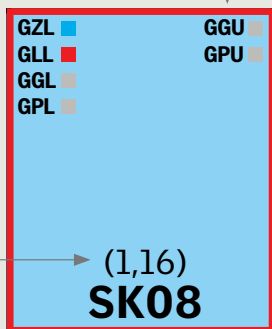

500					PK25						
624											
698					MK27						
778											
778											
778											
1178											
1398											
1600											
1800											
mm	472	550	660	780	942	1140	1340				

Detailed description of the table: The table is a grid representing skylight window configurations. The vertical axis shows height in mm with markers at 500, 624, 698, 778, 1178, 1398, 1600, and 1800. The horizontal axis shows width in mm with markers at 472, 550, 660, 780, 942, 1140, and 1340. Various window models are indicated by codes (e.g., GZL, GLL, GGL, GPL, GGU, GPU, GGU, GPU) and numbers in parentheses (e.g., (0.22), (0.29), (0.47), (0.75), (0.91), (0.95), (0.58), (0.72), (0.92), (1.16), (1.40), (0.85), (1.07), (1.35), (1.63)). A red dashed box highlights a specific window configuration SK08 with a glass area of 1.16 m².